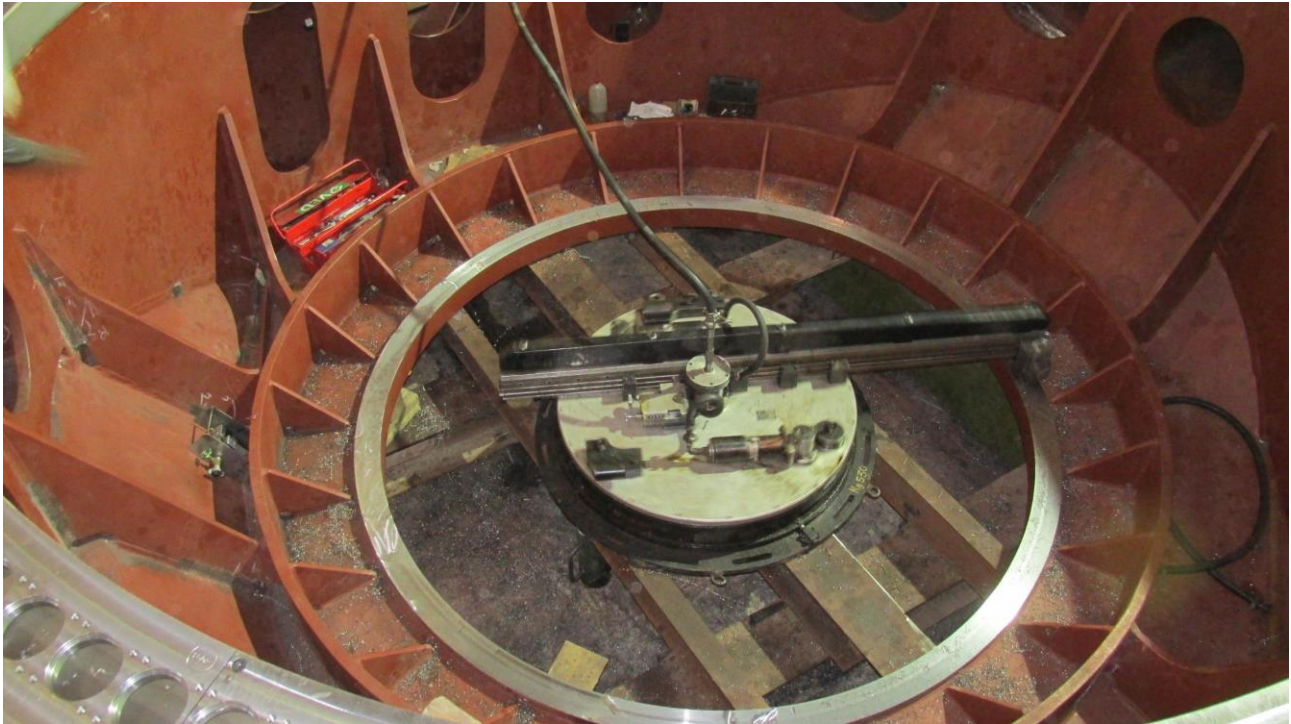

Scheda attività **TMS-LM 2016_018**

Lavorazioni meccaniche supporti propulsori azimutali Rolls Royce (Ø5600) per nave rompighiaccio Polar Fincantieri

This information is based on data believed to be reliable but VED makes no warranties, express or implied, as to its accuracy and assumes no liability arising out of its use. The data listed falls within the normal range of product properties but should not be used to establish specification limits or used alone as the basis of design.

Scheda attività TMS-LM 2016_018

Lavorazioni meccaniche supporti propulsori azimutali Rolls Royce (Ø5600) per nave rompighiaccio Polar Fincantieri

This information is based on data believed to be reliable but VED makes no warranties, express or implied, as to its accuracy and assumes no liability arising out of its use. The data listed falls within the normal range of product properties but should not be used to establish specification limits or used alone as the basis of design.