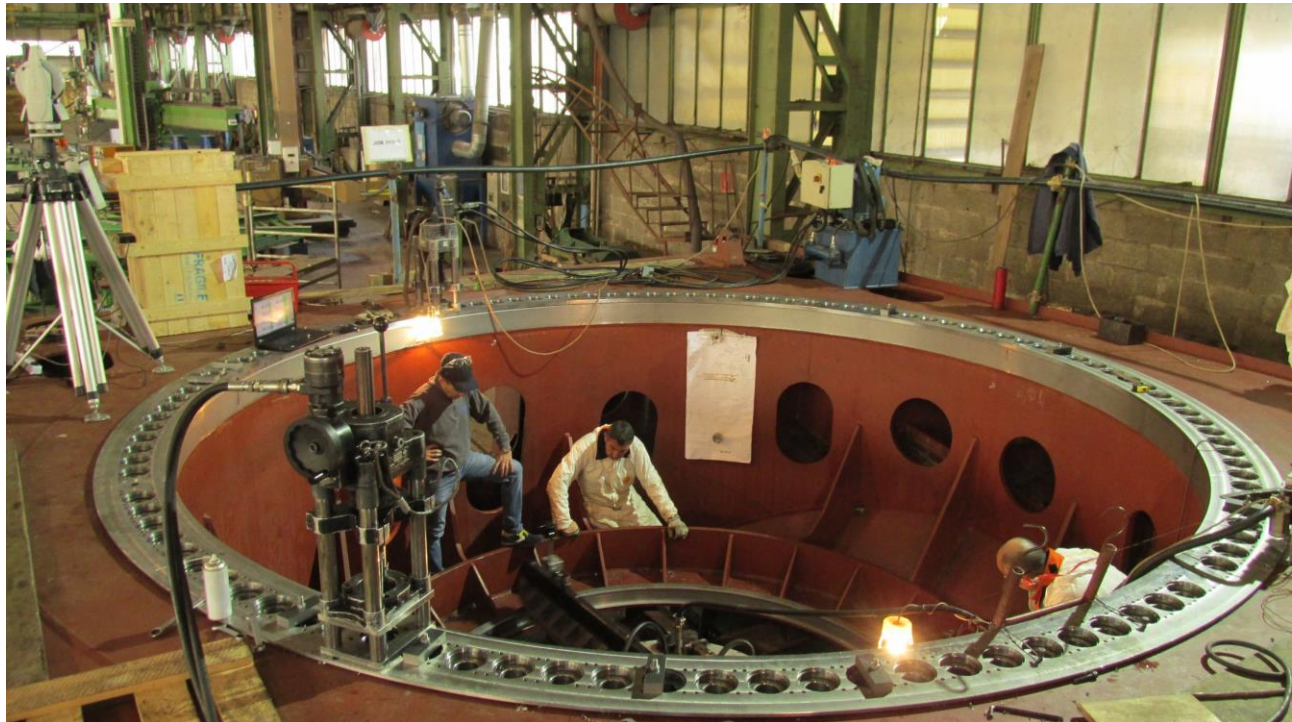

Scheda attività **TMS-LM 2016_018**

Lavorazioni meccaniche supporti propulsori azimutali Rolls Royce (Ø5600) per nave rompighiaccio Polar Fincantieri

This information is based on data believed to be reliable but VED makes no warranties, express or implied, as to its accuracy and assumes no liability arising out of its use. The data listed falls within the normal range of product properties but should not be used to establish specification limits or used alone as the basis of design.

Scheda attività TMS-LM 2016_018

Lavorazioni meccaniche supporti propulsori azimutali Rolls Royce (Ø5600) per nave rompighiaccio Polar Fincantieri

This information is based on data believed to be reliable but VED makes no warranties, express or implied, as to its accuracy and assumes no liability arising out of its use. The data listed falls within the normal range of product properties but should not be used to establish specification limits or used alone as the basis of design.