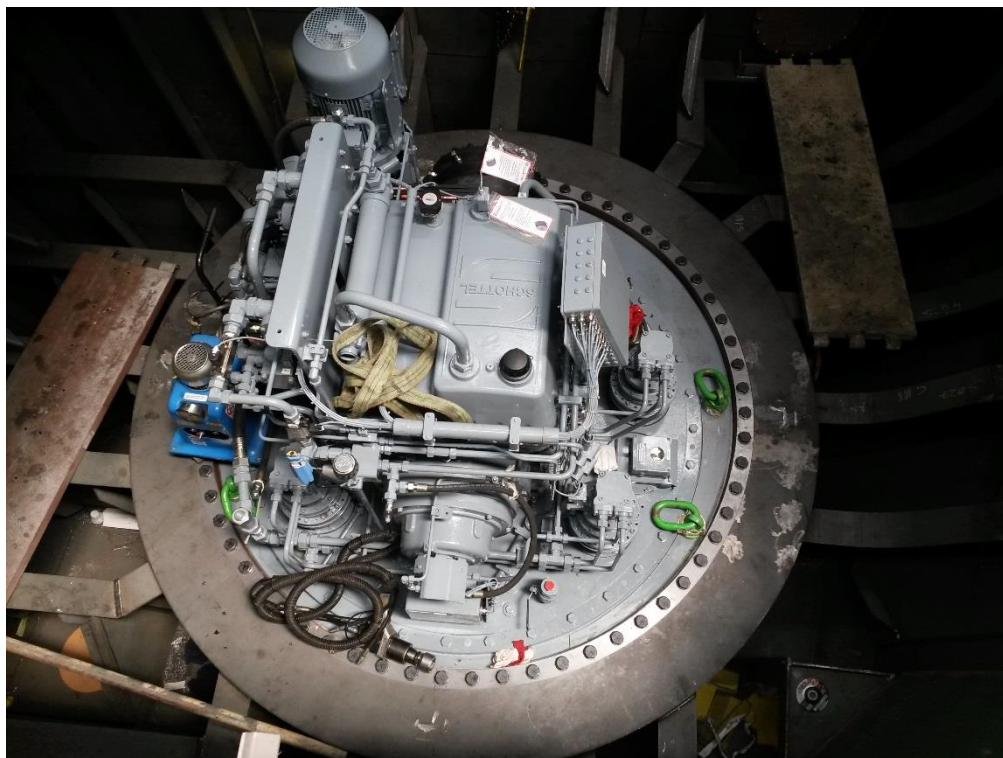

This information is based on data believed to be reliable but VED makes no warranties, express or implied, as to its accuracy and assumes no liability arising out of its use. The data listed falls within the normal range of product properties but should not be used to establish specification limits or used alone as the basis of design.

VED S.r.l.
www.ved.it
info@ved.it

Priolo Gargallo
96010 - Z.I. Melilli
P. +39 0931 776111
F. +39 0931 776136

Casale sul Sile
31032 - M.L.King 58
P. +39 0422 821382
F. +39 0422 821283

Gorla Minore
21055 - A. Colombo 176
P. +39 0331 576780
F. +39 0331 465600

Brindisi
72100 - c/o Zona Ind.
P. +39 0831 546016
F. +39 0831 546016

Cagliari
09032 - Z.I. Macchiareddu
P. +39 070 241156
F. +39 070 2548133