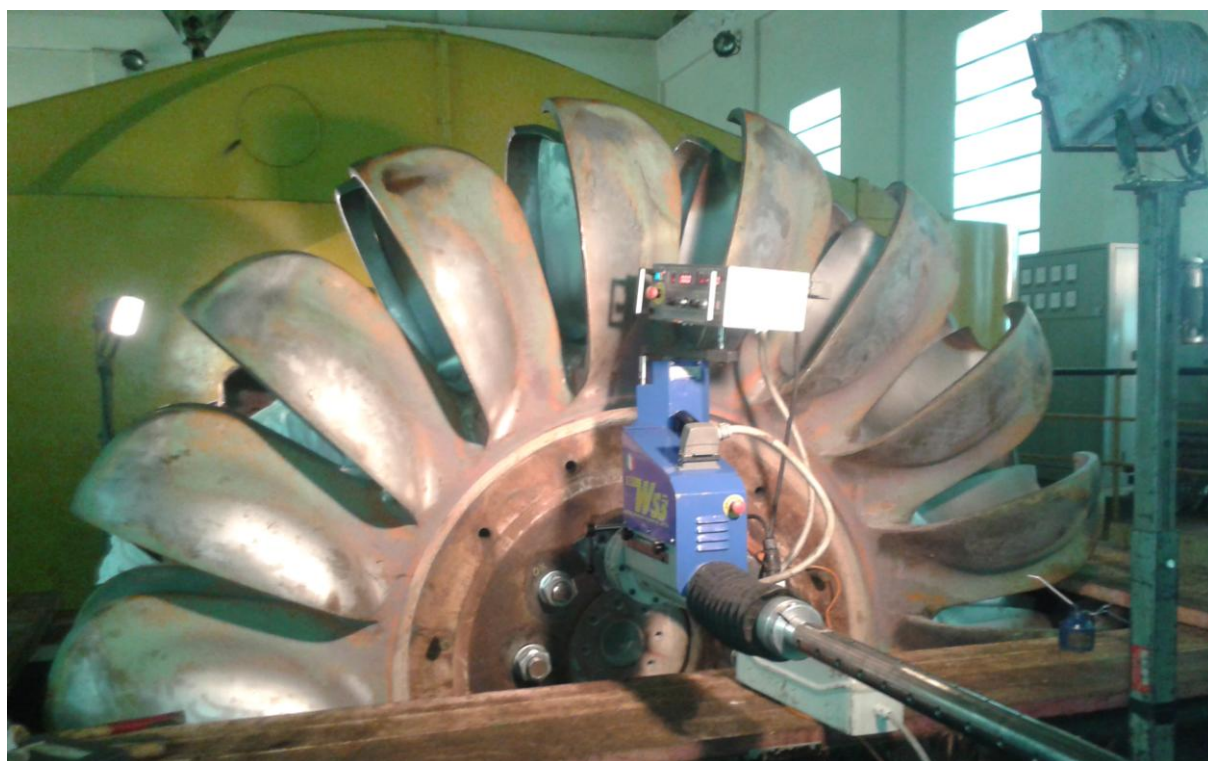

## Scheda attività TMS-LM 2016\_004

Alesatura fori calibrati accoppiamento (Ø76 H7) girante Pelton/albero alternatore

This information is based on data believed to be reliable but VED makes no warranties, express or implied, as to its accuracy and assumes no liability arising out of its use. The data listed falls within the normal range of product properties but should not be used to establish specification limits or used alone as the basis of design.